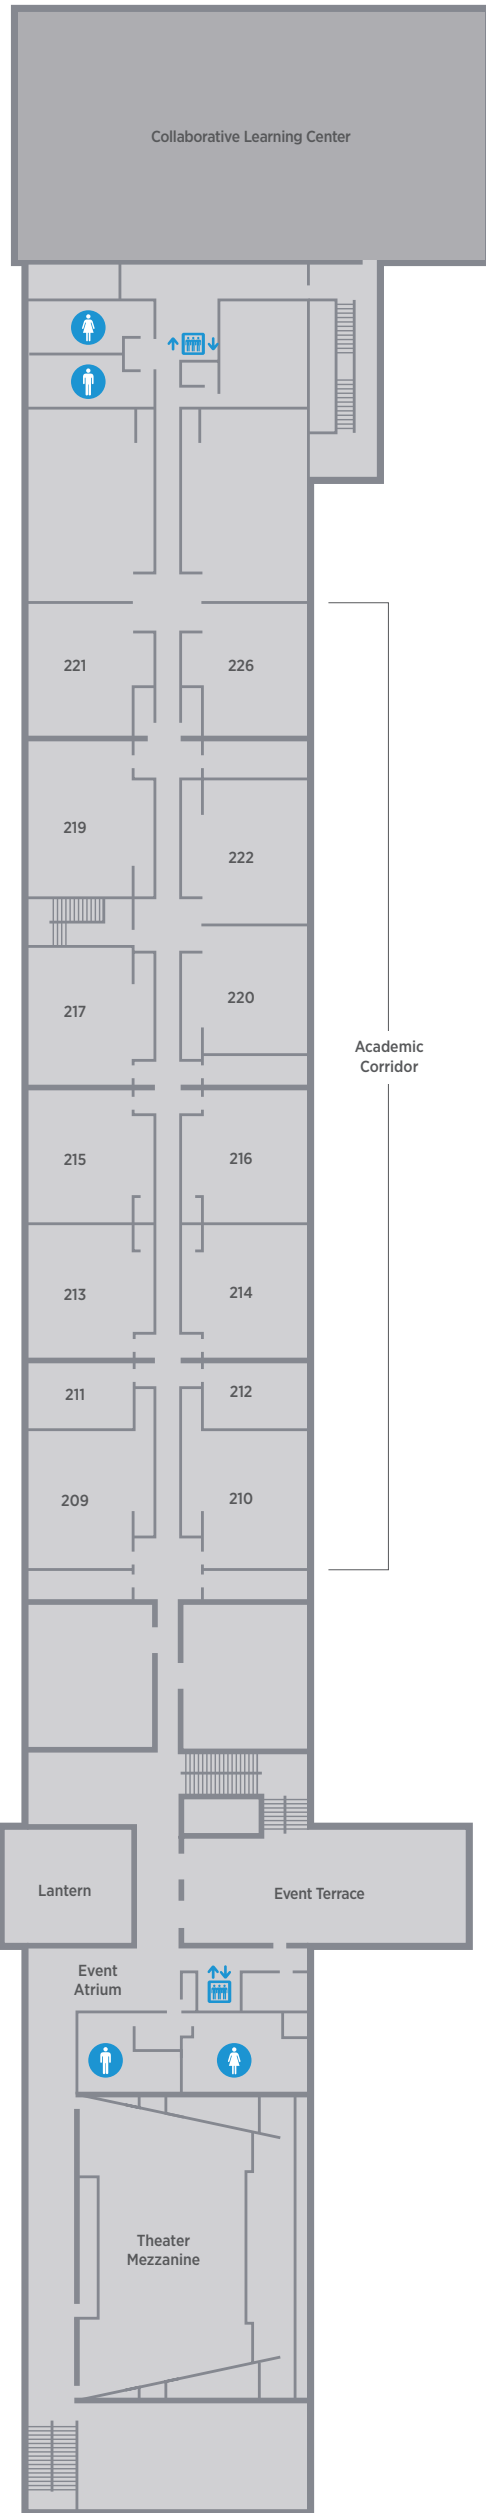

P

TURNER BOULEVARD

P

SCAD
MUSEUM OF ART

FIRST FLOOR
Galleries
Tad Café/Retail
Theater

SECOND FLOOR
Academic Corridor
Event Terrace
Theater Mezzanine

- Elevators
- Restrooms
- Handicap Accessible
- Stairs
- Street Parking Available