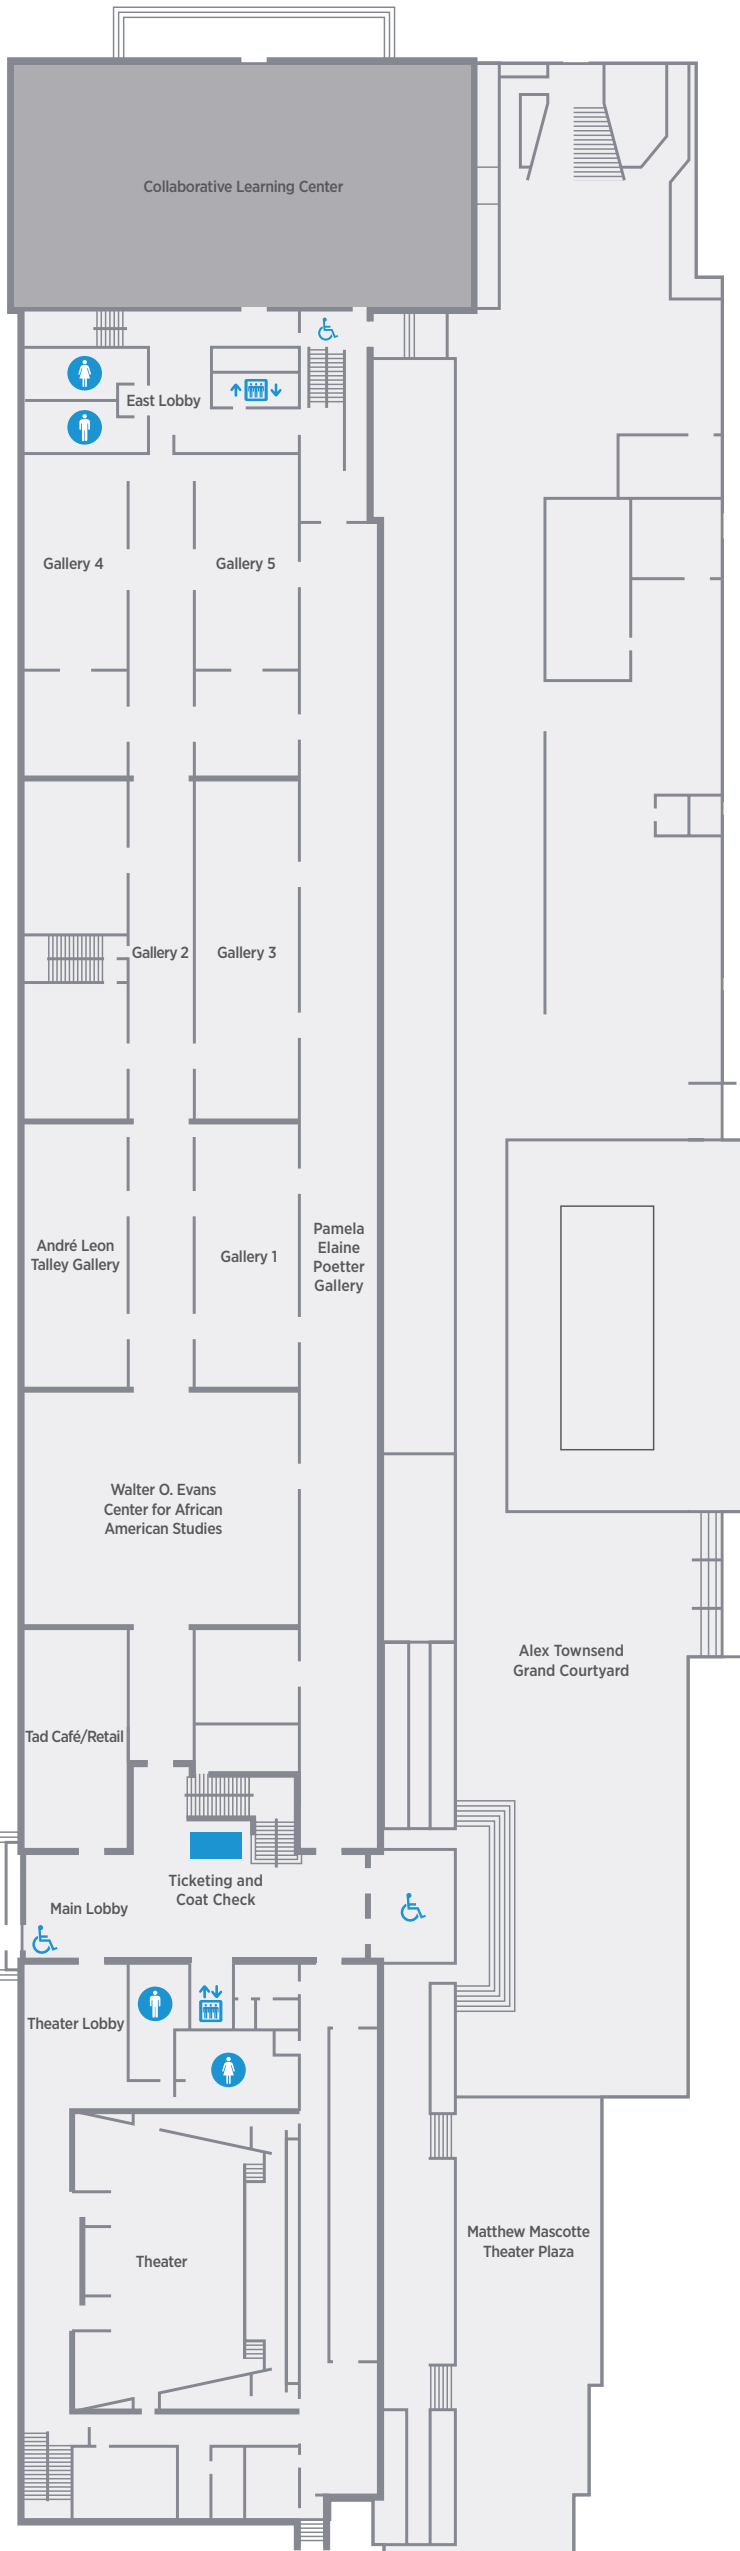

P

TURNER BOULEVARD

P

SCAD
MUSEUM OF ART

FIRST FLOOR
Galleries
Tad Café/Retail
Theater

SECOND FLOOR
Academic Corridor
Event Terrace
Theater Mezzanine

- Elevators
- Restrooms
- Handicap Accessible
- Stairs
- Street Parking Available